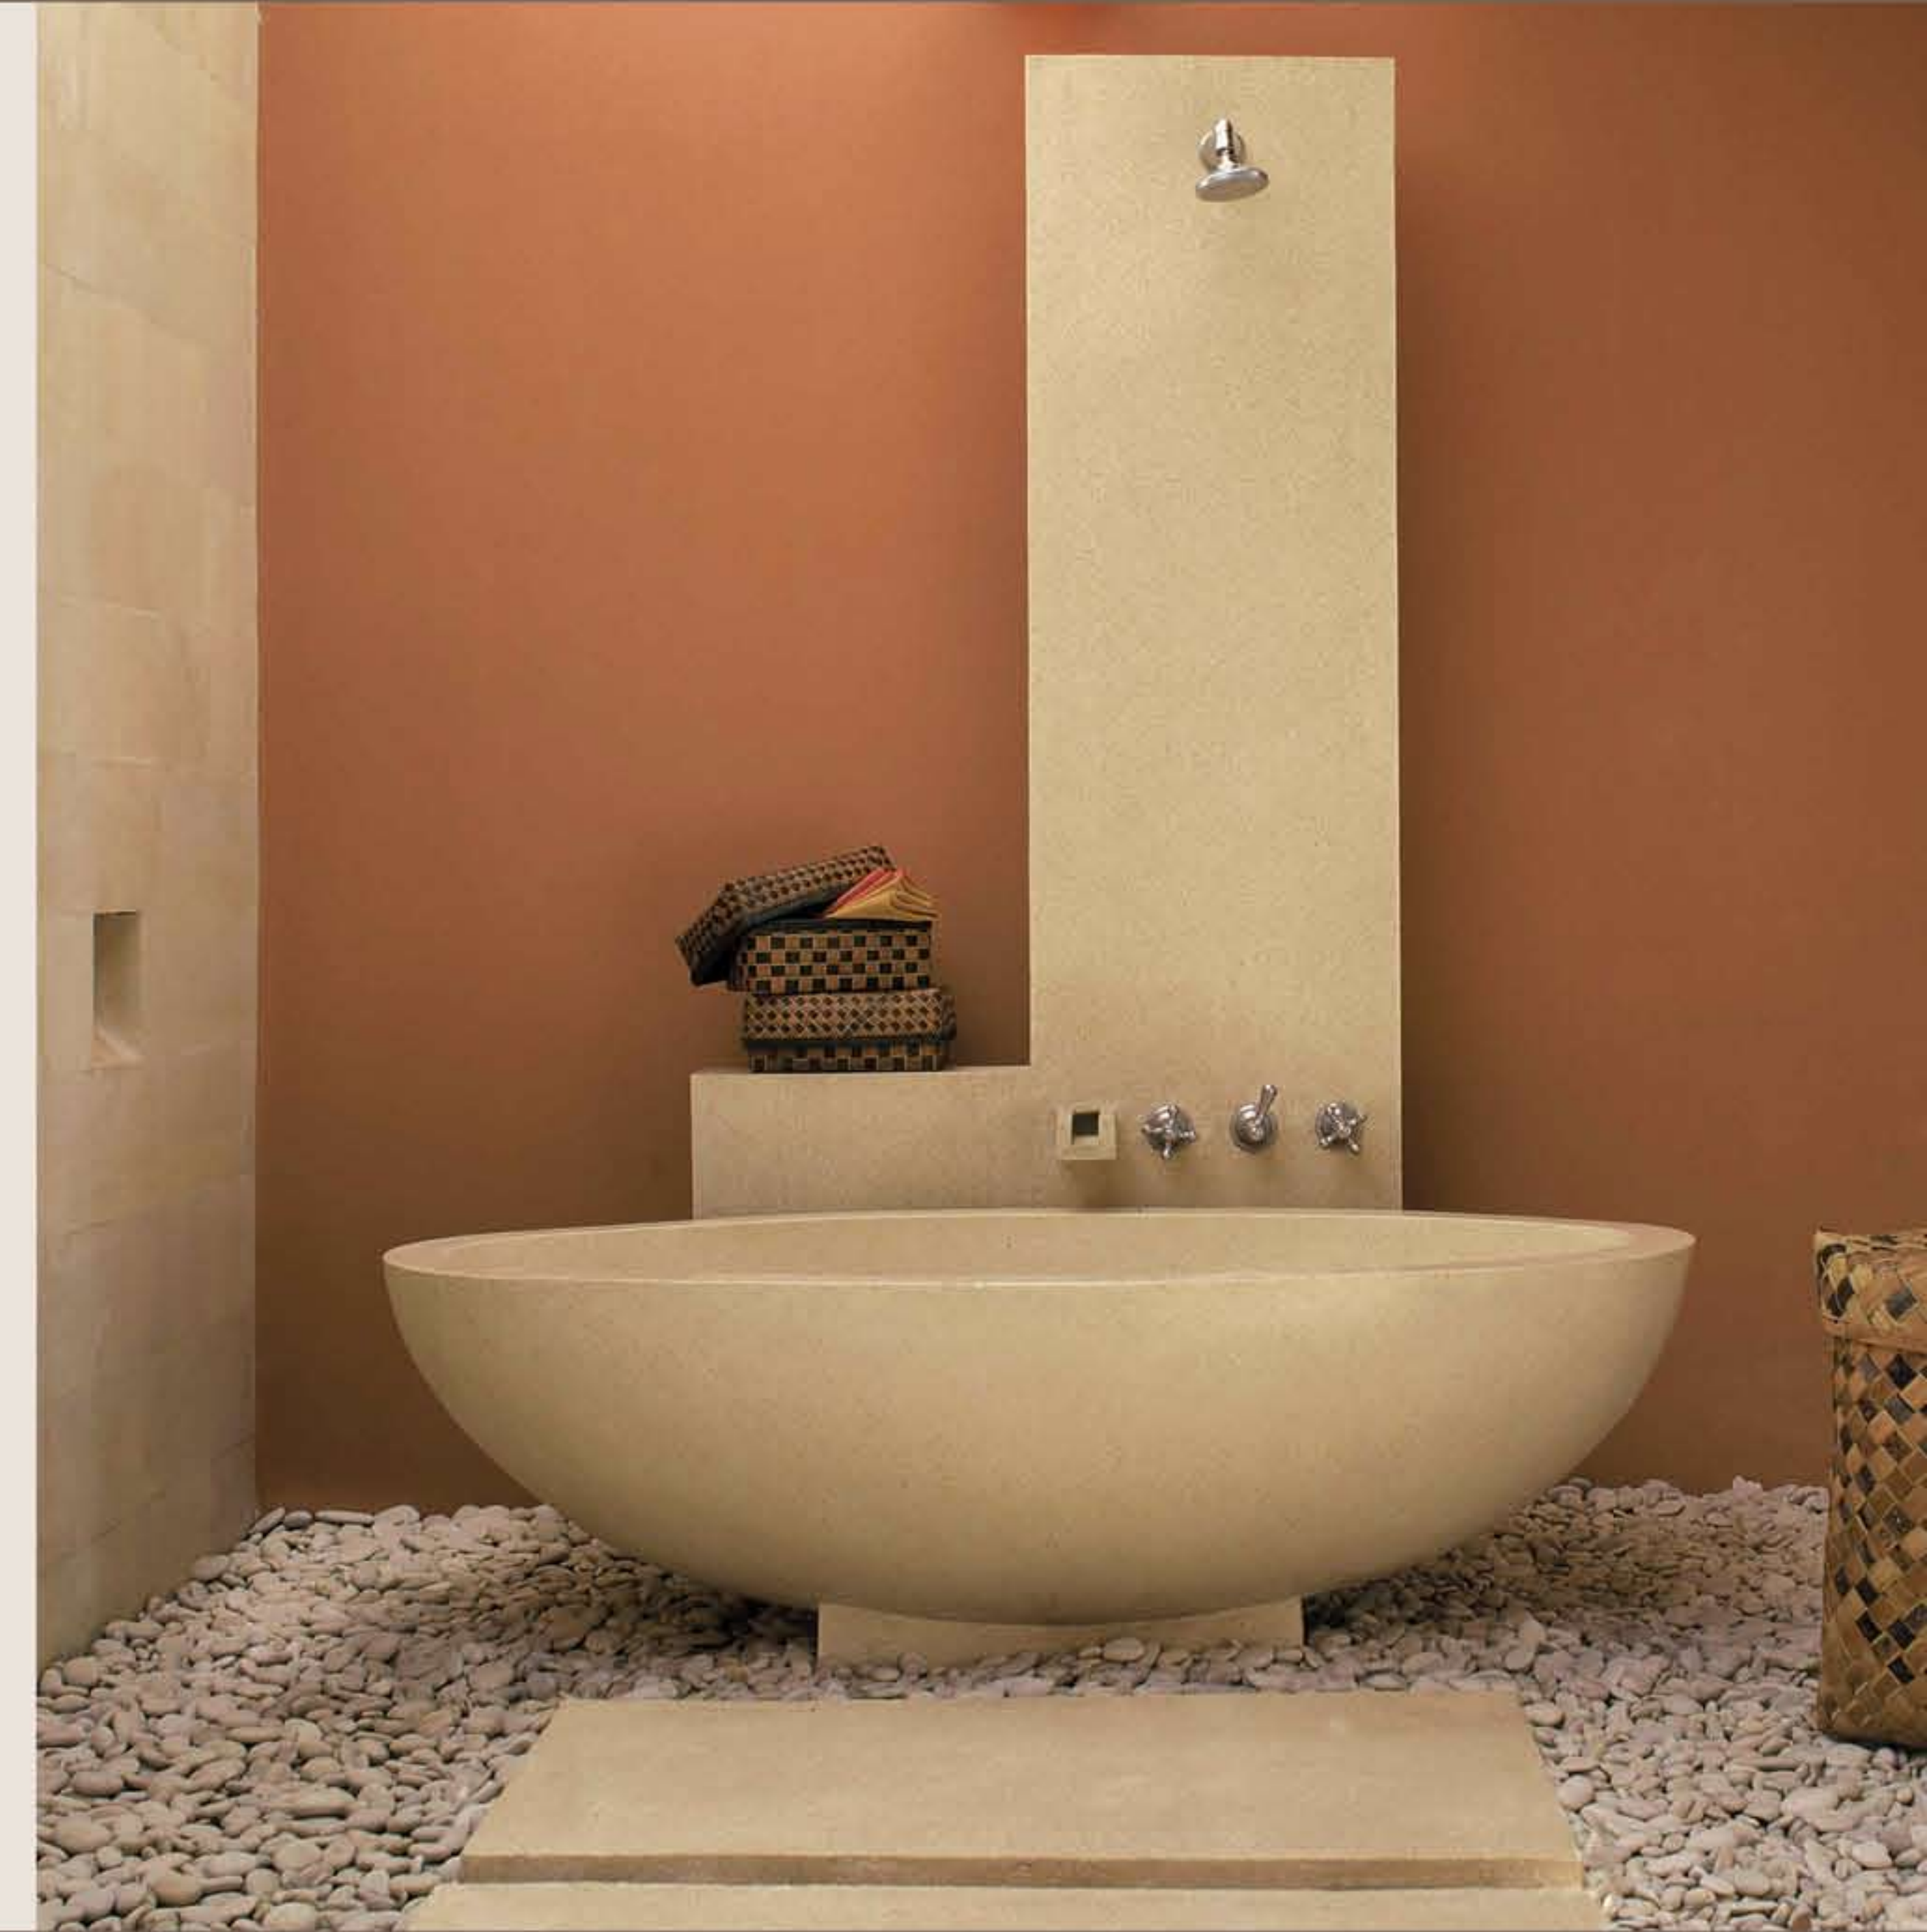

Our unique bathware products redefine the traditional bathroom space and transform the act of bathing from function to ritual, with its sleek minimalist design and flowing forms.

Apaiser's stone composite bathware collection encompasses contemporary minimalist forms to classical old world elegance and offers the versatility to match any bathroom environment. Our global reputation and success can be seen in such diverse locations as The Four Seasons in The Maldives and Tahiti, The Club at The Legian in Bali, The Grand Hyatt Moscow and many leading hotels, condominiums, apartments and private residences. Apaiser is recognised globally as the leading stone composite bathware supplier.

Showrooms
 Melbourne
 Adelaide
 Brisbane
 Gold Coast
 Hobart
 Mornington
 Perth
 Sydney
 Singapore

Front Cover Haven Bath w base 50ml wall. Large Stone Wall Panel

baths

haven bath w base 1800 x 990 x 500 (available in 1550 length)

retreat bath 1550 x 1050 x 600

sanctuary bath 1700 x 860 x 530

haven bath 1800 x 990 x 440 (available in 1550 length)

solar bath 1660 x 810 x 550

basins

cubist basins

tranquility basins

oasis basin 400 x 400 x 180

orbit basin 400 x 400 x 180

globe basin 460 x 460 x 200

poise basin 530 x 530 x 120

tranquility basin 440 x 440 x 160

plunge basin 600 x 400 x 160

rapid basin 700 x 500 x 160

sanctum basin 700 x 450 x 130

cubist basin 500 x 500 x 100