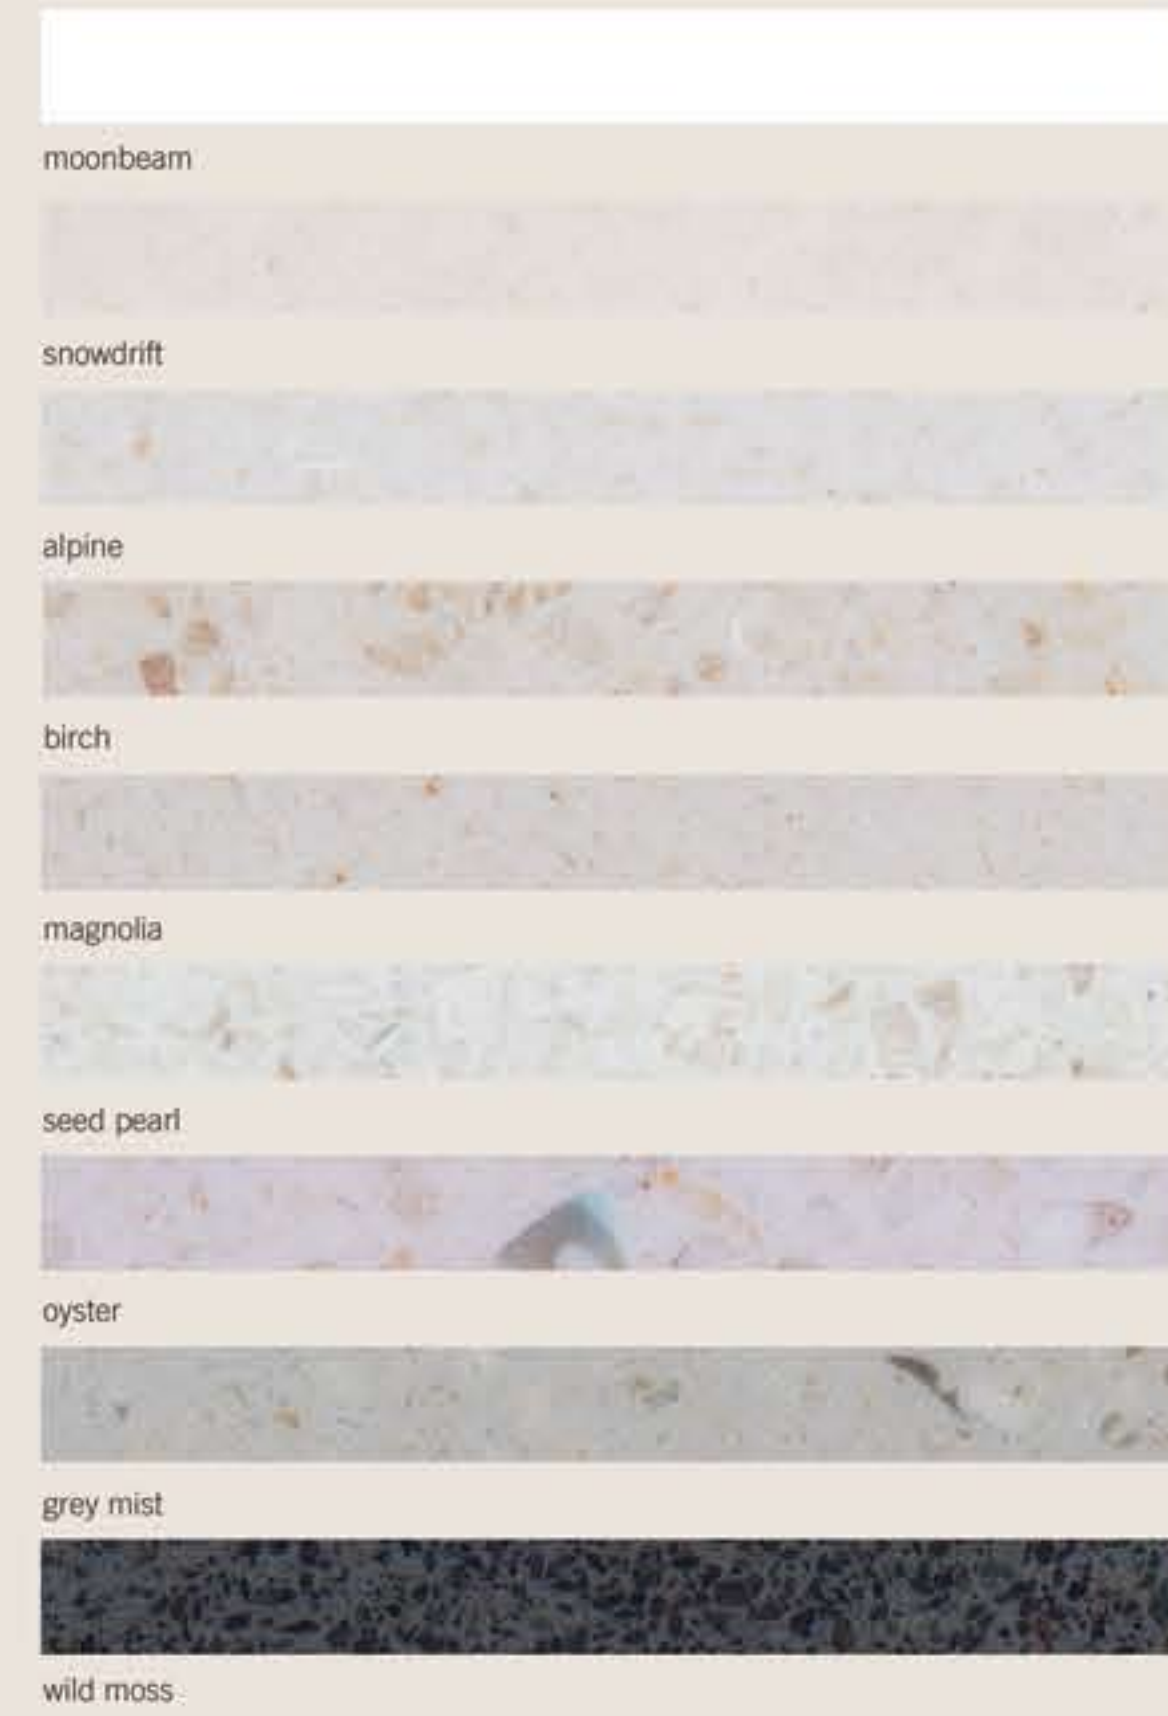

colours

our story

Apaiser is an Australian – owned, international bathroom designer and manufacturer specialising in stone composite bathware. Developed initially in 1998 for the luxury resort market, the apaiser range focuses on the creation of luxurious ambience in the bathroom.

Our unique bathware products redefine the traditional bathroom space and transform the act of bathing from function to ritual, with its sleek minimalist design and flowing forms.

Apaiser's stone composite bathware collection encompasses contemporary minimalist forms to classical old world elegance and offers the versatility to match any bathroom environment. Our global reputation and success can be seen in such diverse locations as The Four Seasons in The Maldives and Tahiti, The Club at The Legian in Bali, The Grand Hyatt Moscow and many leading hotels, condominiums, apartments and private residences. Apaiser is recognised globally as the leading stone composite bathware supplier.

the product

Apaiser's unique proprietary stone composite formula, is a blend of stone aggregate, marble, resins and polymers. This creates a versatile, light and extremely durable product that requires no sealing, is impervious to staining, heat and chemicals, is abrasion resistant, non-porous and easily cleaned.

The stone composite formula developed by apaiser is warm to touch and delivers luxurious comfort with its superior performance.

Head Offices & Showroom
4 Claremont Avenue,
Malvern VIC 3144
T (03) 95094465
1300 366 762
F (03) 95092992
E info@apaier.com.au

Showrooms
Melbourne
Adelaide
Brisbane
Gold Coast
Hobart
Mornington
Perth
Sydney
Singapore

Front Cover Haven Bath w base 50ml wall. Large Stone Wall Panel