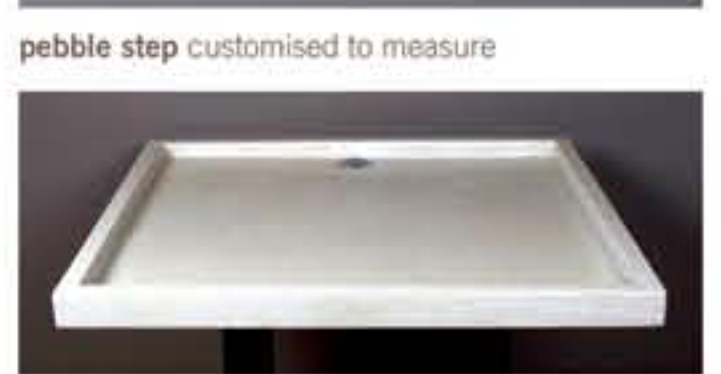

shower base customised to measure