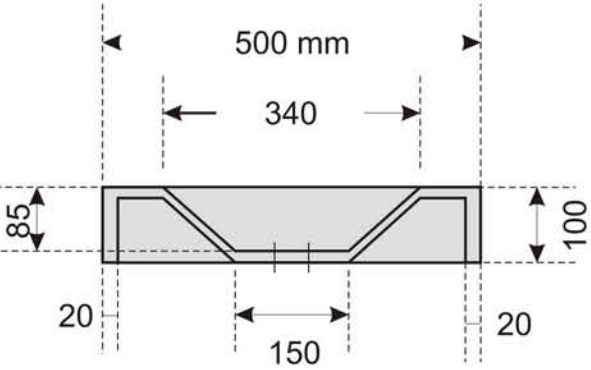

CUBIST basin 500x500mm

Top view

Front view