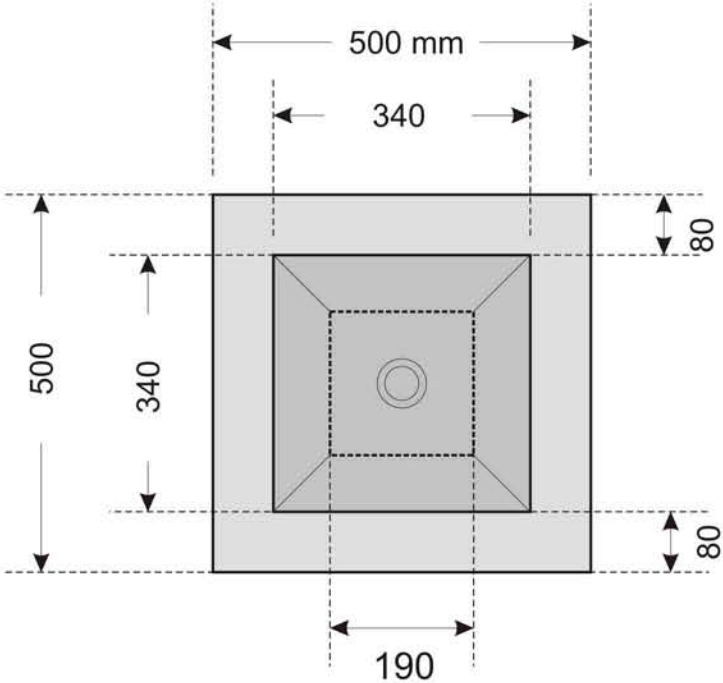

CUBIST basin 500x500mm

Top view

Front view