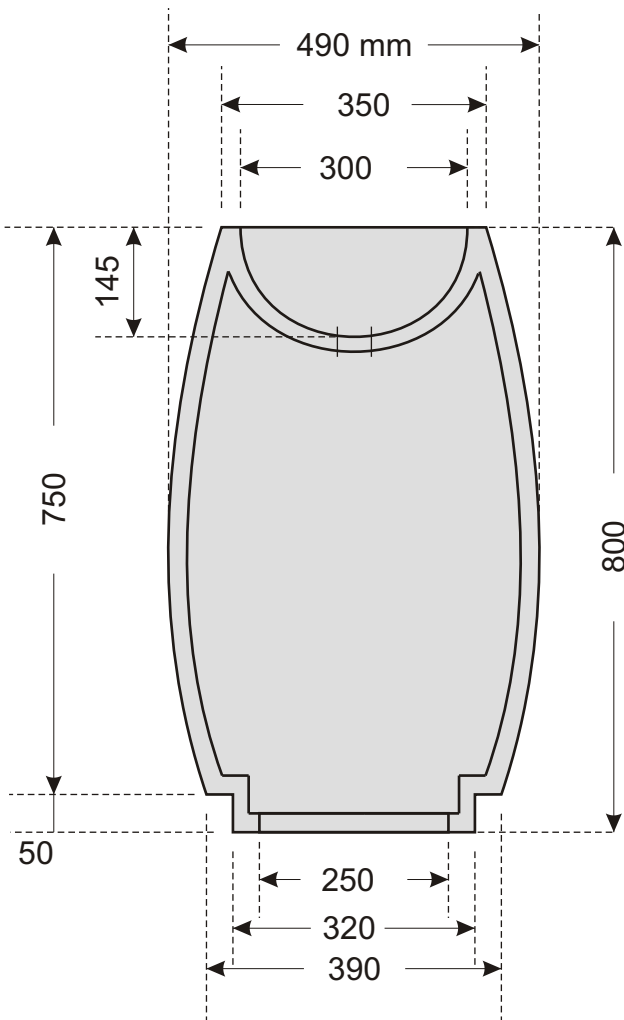

# DRUM basin 350x800mm

Top view

Front view

Rear view