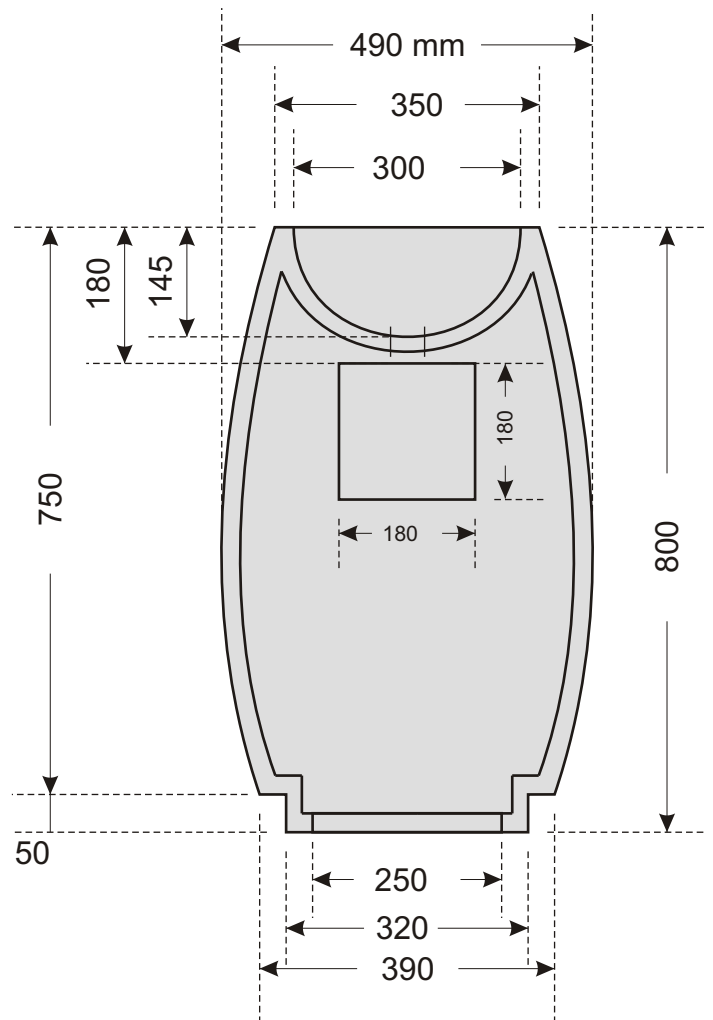

# DRUM basin 350x800mm

Top view

Front view

Rear view