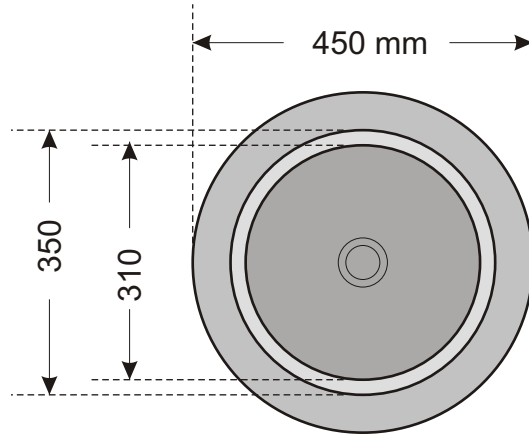

# DRUM basin 350x800mm

Top view

Front view

Rear view