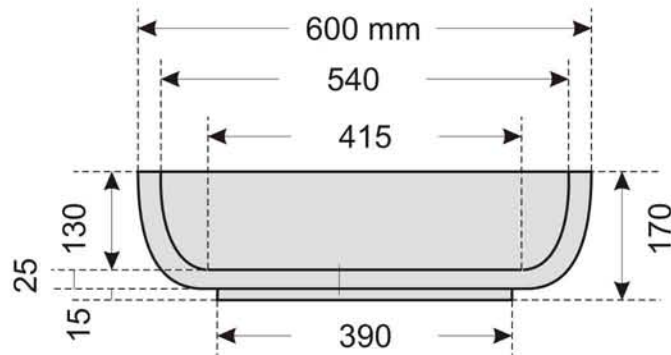

PLUNGE basin 600x400x170 mm

Top view

Front view

Side view