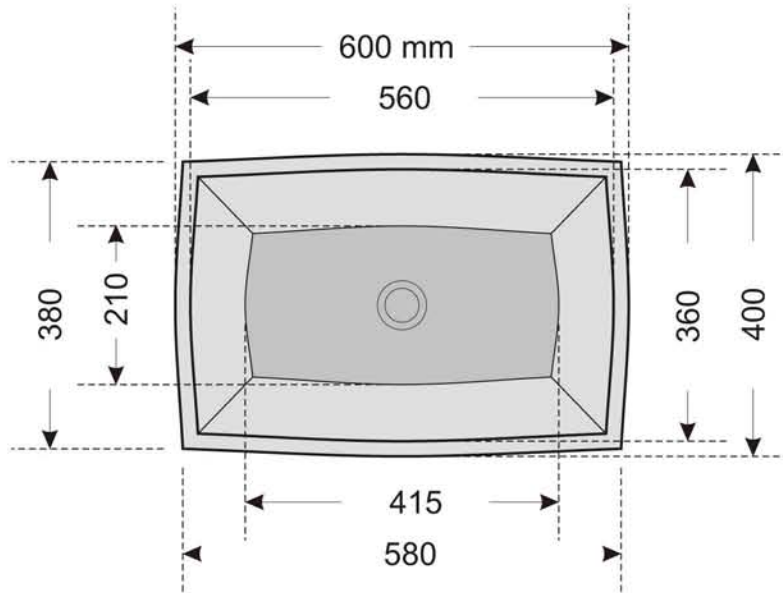

PLUNGE basin 600x400x170 mm

Top view

Front view

Side view