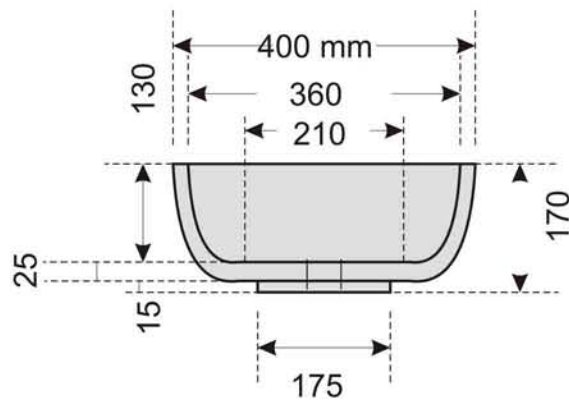

PLUNGE basin 600x400x170 mm

Top view

Front view

Side view