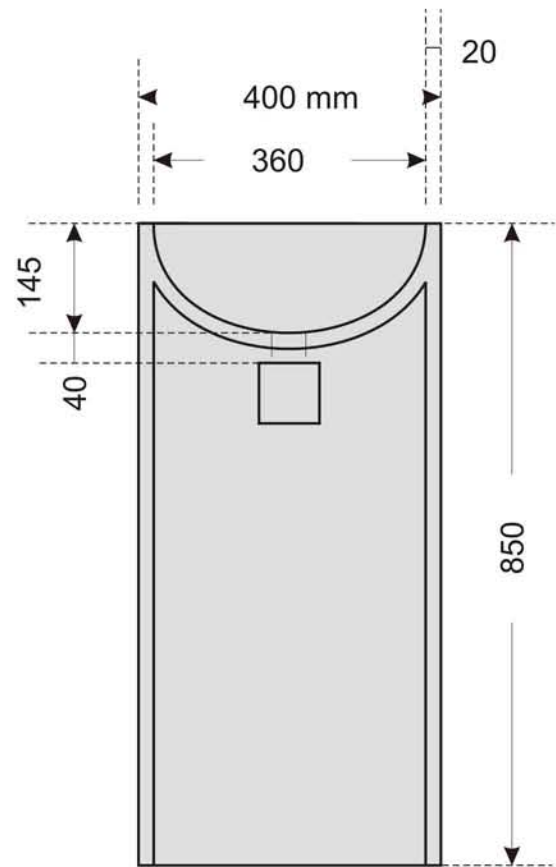

POOL basin 400x850mm

Top view

Front view

Rear view