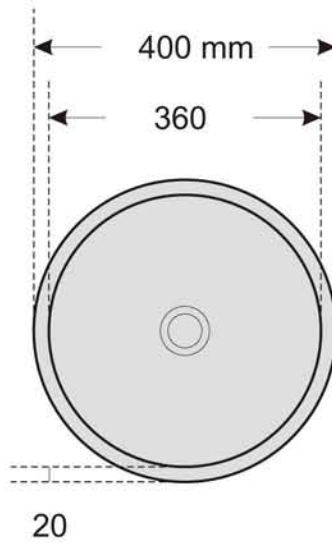

POOL basin 400x850mm

Top view

Front view

Rear view