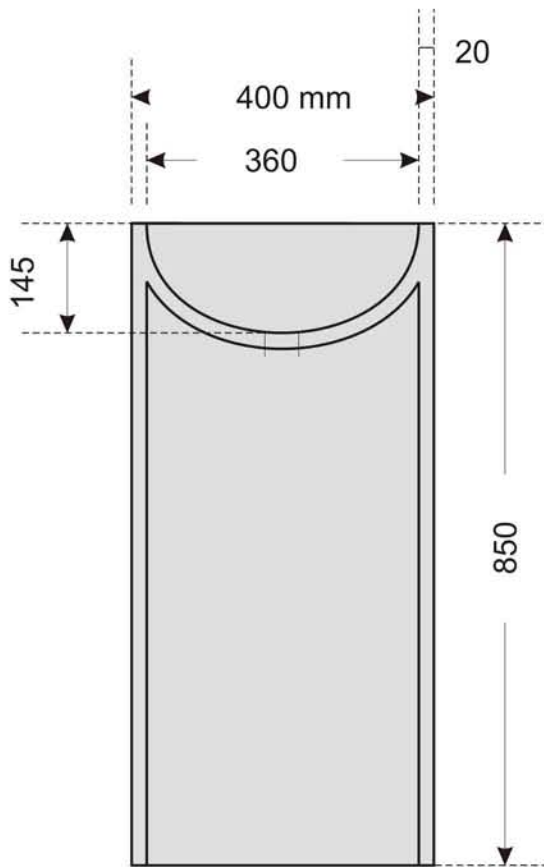

POOL basin 400x850mm

Top view

Front view

Rear view