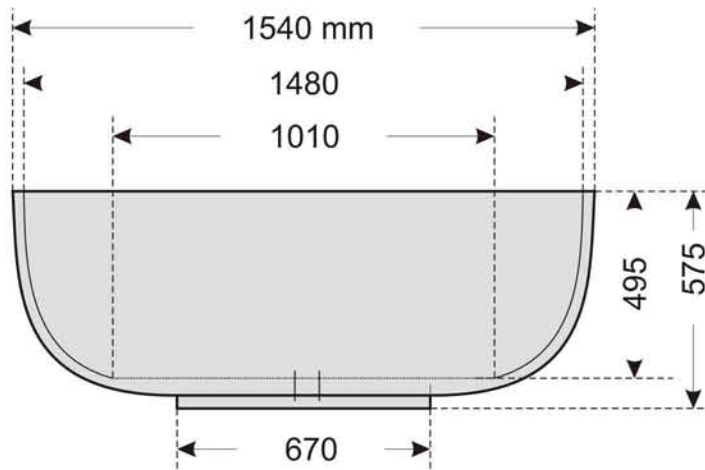

RETREAT bath

Top view

Front view

Side view