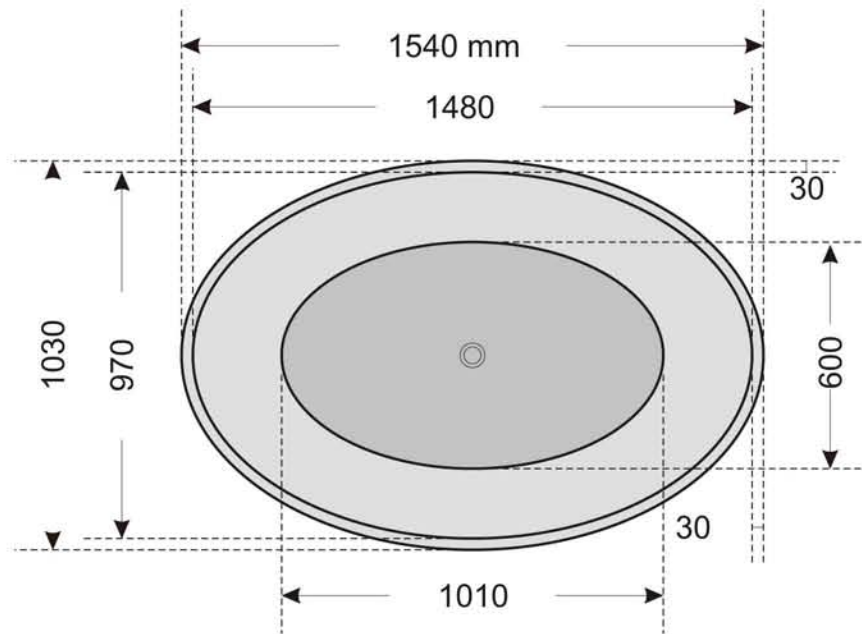

RETREAT bath

Top view

Front view

Side view