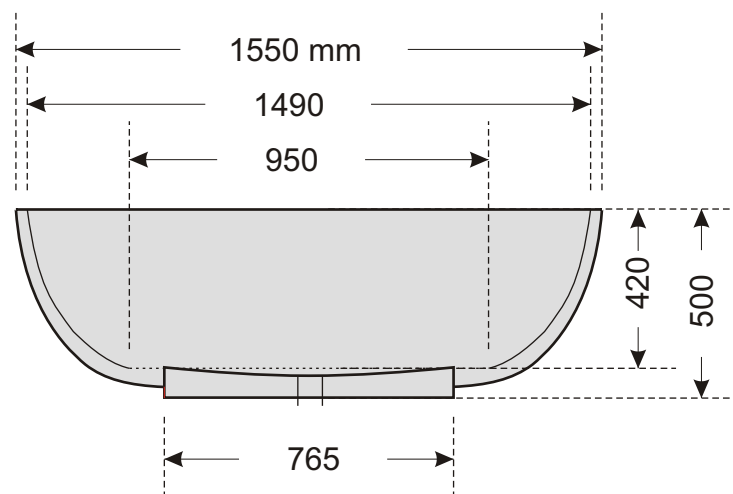

SMALL HAVEN bath w base

Top view

Front view

Side view

30 mm