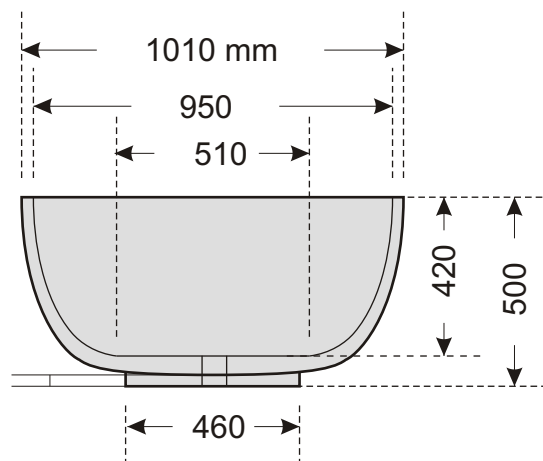

SMALL HAVEN bath w base

Top view

Front view

Side view

30 mm