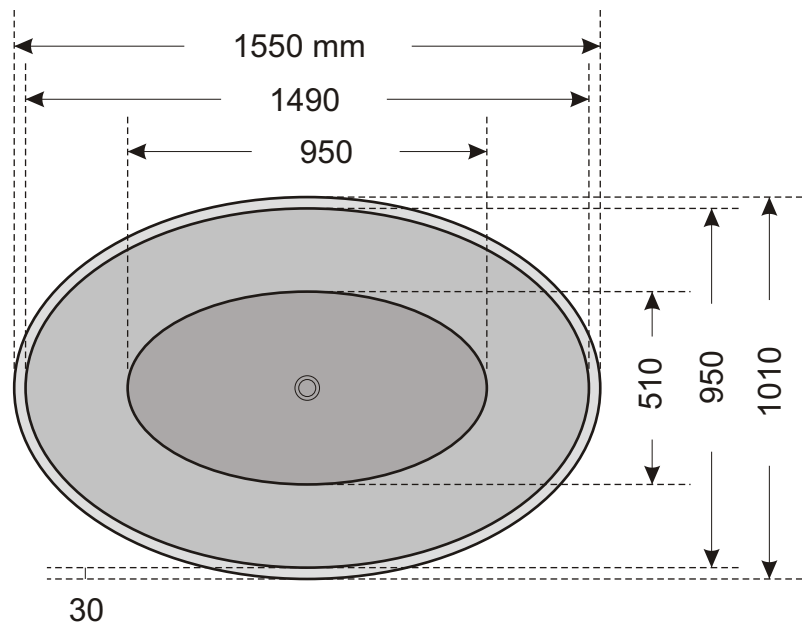

SMALL HAVEN bath w base

Top view

Front view

Side view

30 mm