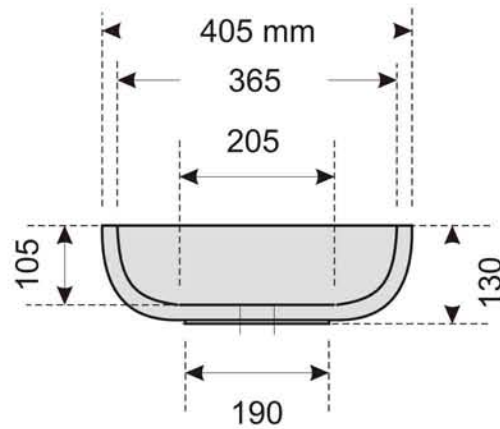

SANCTUM basin 700x405x130mm

Top view

Front view

Side view