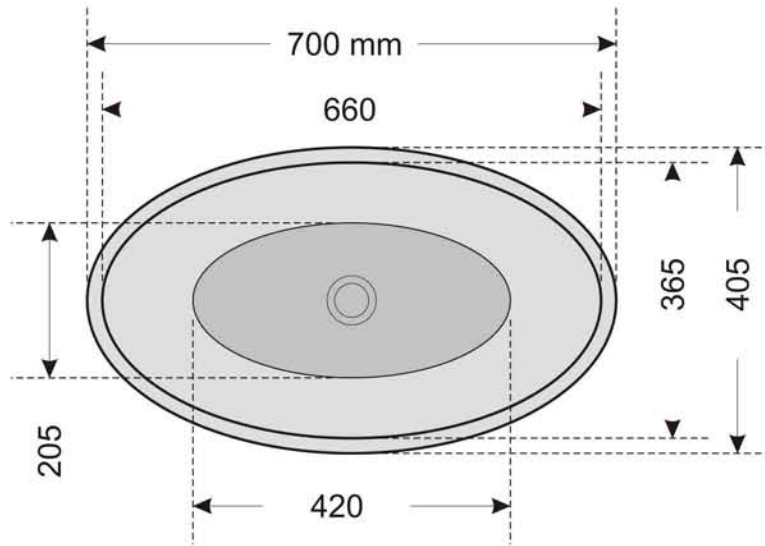

SANCTUM basin 700x405x130mm

Top view

Front view

Side view