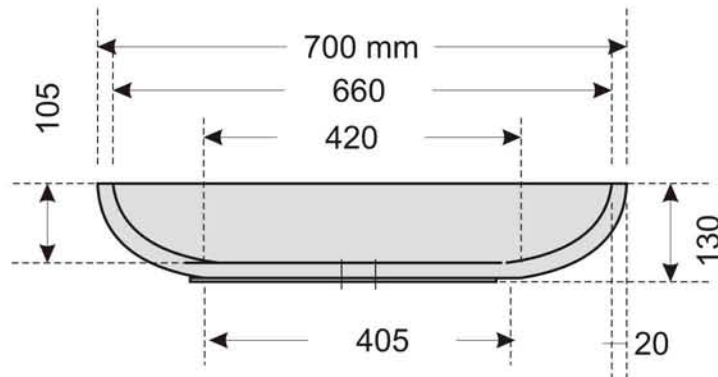

SANCTUM basin 700x405x130mm

Top view

Front view

Side view